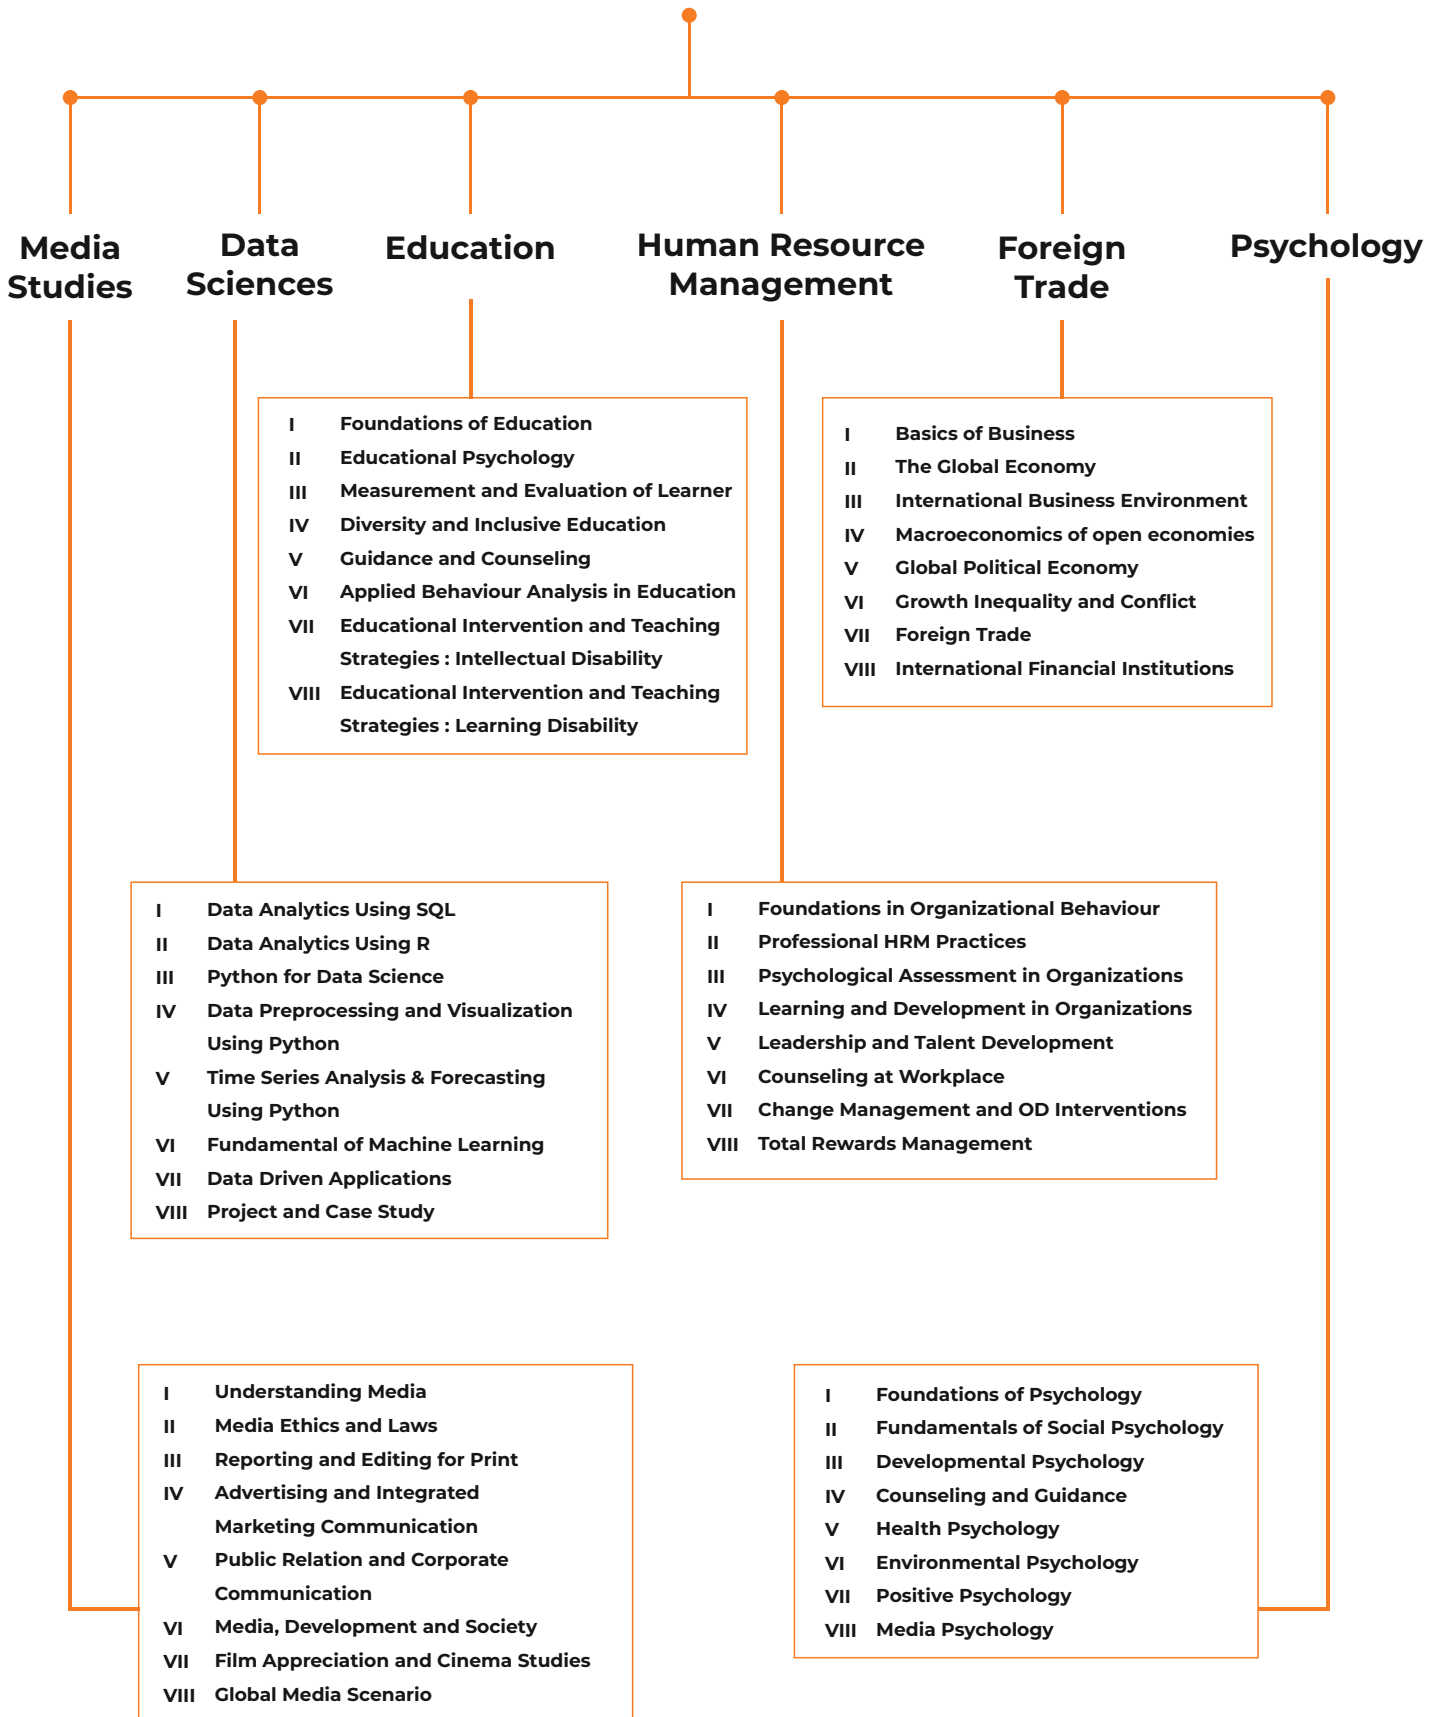

K.R. MANGALAM UNIVERSITY

THE COMPLETE WORLD OF EDUCATION

SCHOOL OF HUMANITIES

MINORS

MINORS *

* Student can opt for any one minor stream out of the above-mentioned streams, which will continue through the entire duration of the programme.